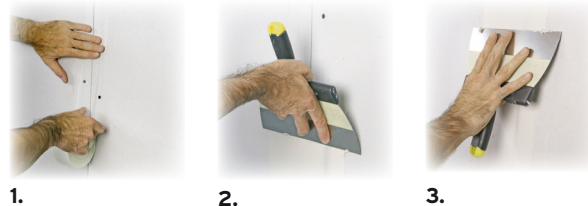

INSTRUCTIONS FOR USE

1. Apply the mesh tape to the joint
2. Coat the mesh tape
3. Smooth

REFERENTIES & VERPAKKING

- Product reference : A00255
- Barcode : 3585501002557
- Packaging : 24 rolls per carton.
  72 cartons per pallet.

DO YOU KNOW THE ASSOCIATED SEMIN PRODUCTS ?

- CE 78 : Apply like a rendering coat.

WAPENINGSTAPE 90m