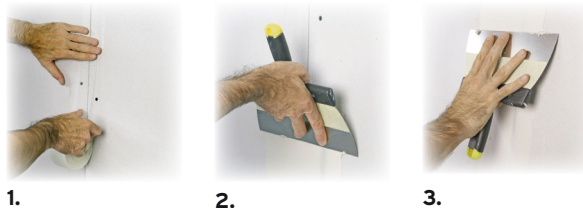

INSTRUCTIONS FOR USE

1. Apply the mesh tape to the joint
2. Coat the mesh tape
3. Smooth

REFERENTIES & VERPAKKING

- Product reference : A00254
- Barcode : 3585501002540
- Packaging : 54 rolls per carton, 54 cartons per pallet.

DO YOU KNOW THE ASSOCIATED SEMIN PRODUCTS ?

- CE 78 : Apply like a rendering coat.

WAPENINGSTAPE 45m